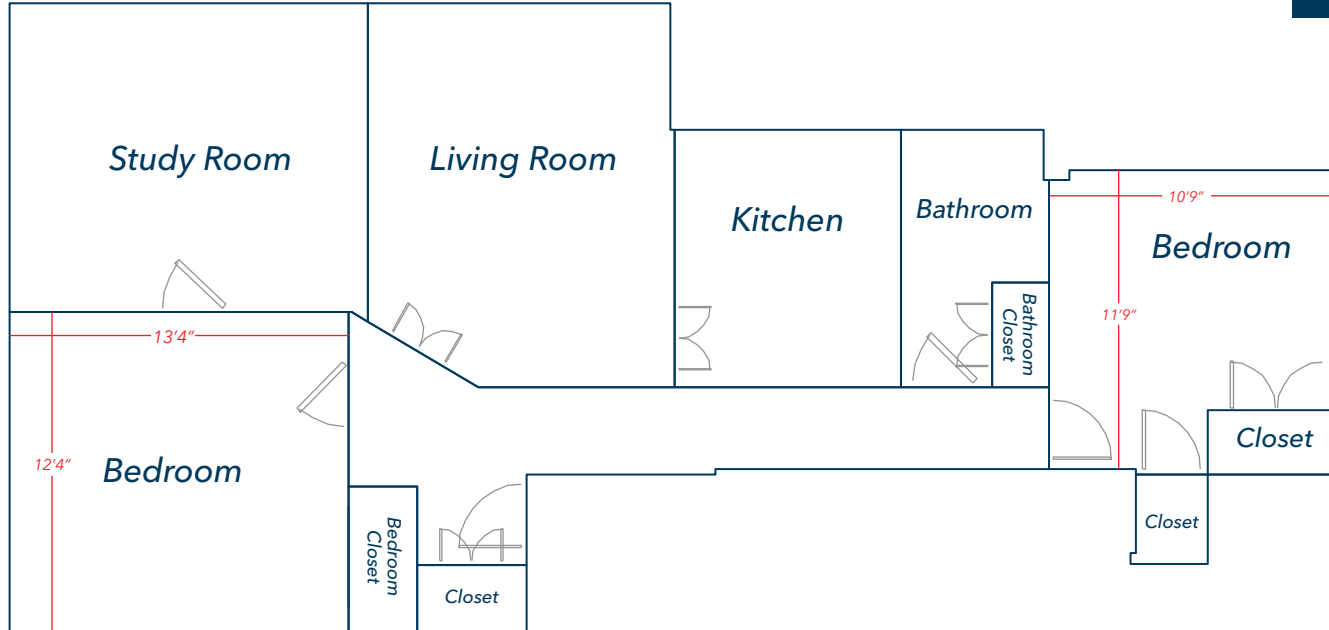

One Bedroom, 2-Person Room

Campus Living
& Residential Education

Bedrooms Include:

- 2 Beds
- 4 Dressers
- 2 Desks
- 2 Armoire Wardrobes
(if no closet in bedroom)

Building JJ

Room 103

Three Bedroom, 6-Person Room

One Bedroom, 2-Person Room

Bedrooms Include:

- 2 Beds
- 4 Dressers
- 2 Desks
- 2 Armoire Wardrobes
(if no closet in bedroom)

Three Bedroom, 6-Person Room

Bedrooms Include:

- 2 Beds
- 4 Dressers
- 2 Desks
- 2 Armoire Wardrobes
(if no closet in bedroom)

Building JJ

Room 301

Two Bedroom, 4-Person Room

Campus Living
& Residential Education

Bedrooms Include:

- 2 Beds
- 4 Dressers
- 2 Desks
- 2 Armoire Wardrobes
(if no closet in bedroom)

Building JJ

Room 302

Three Bedroom, 6-Person Room

Bedrooms Include:

- 2 Beds
- 4 Dressers
- 2 Desks
- 2 Armoire Wardrobes
(if no closet in bedroom)

Campus Living
& Residential Education