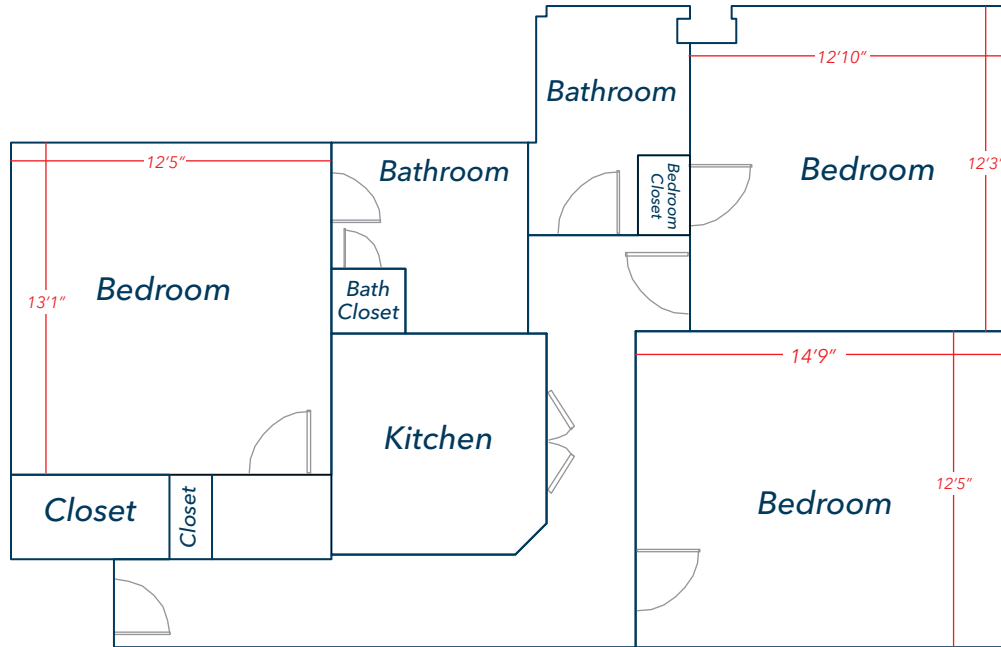

Building JJ

Room 103

Three Bedroom, 6-Person Room

Bedrooms Include:

- 2 Beds
- 4 Dressers
- 2 Desks
- 2 Armoire Wardrobes
  (if no closet in bedroom)

Campus Living
& Residential Education