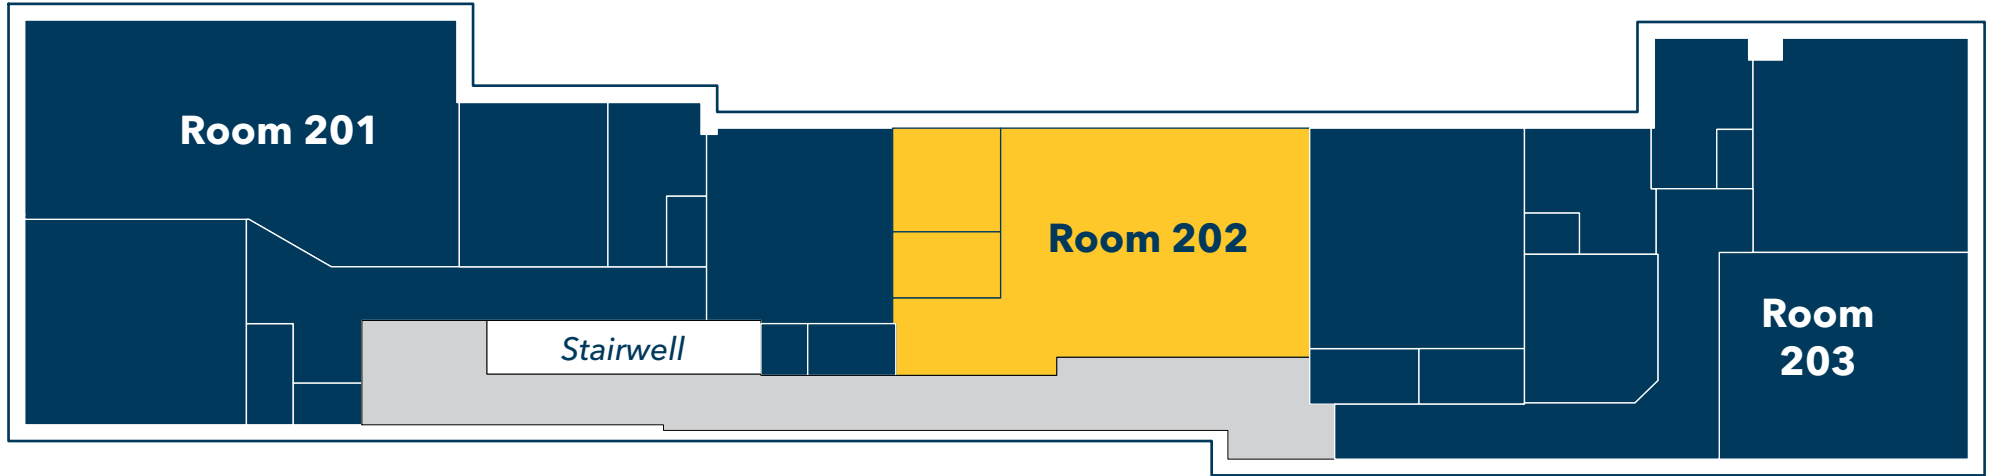

Building JJ

Basement Level

Building JJ

1st Floor

Campus Living
& Residential Education

Building JJ

2nd Floor

Building JJ

3rd Floor

Campus Living
& Residential Education

Building JJ

Room 101

Three Bedroom, 6-Person Room

Bedrooms Include:

- 2 Beds
- 4 Dressers
- 2 Desks
- 2 Armoire Wardrobes
(if no closet in bedroom)

Campus Living
& Residential Education

One Bedroom, 2-Person Room

Campus Living
& Residential Education

Bedrooms Include:

- 2 Beds
- 4 Dressers
- 2 Desks
- 2 Armoire Wardrobes
(if no closet in bedroom)

Building JJ

Room 103

Three Bedroom, 6-Person Room