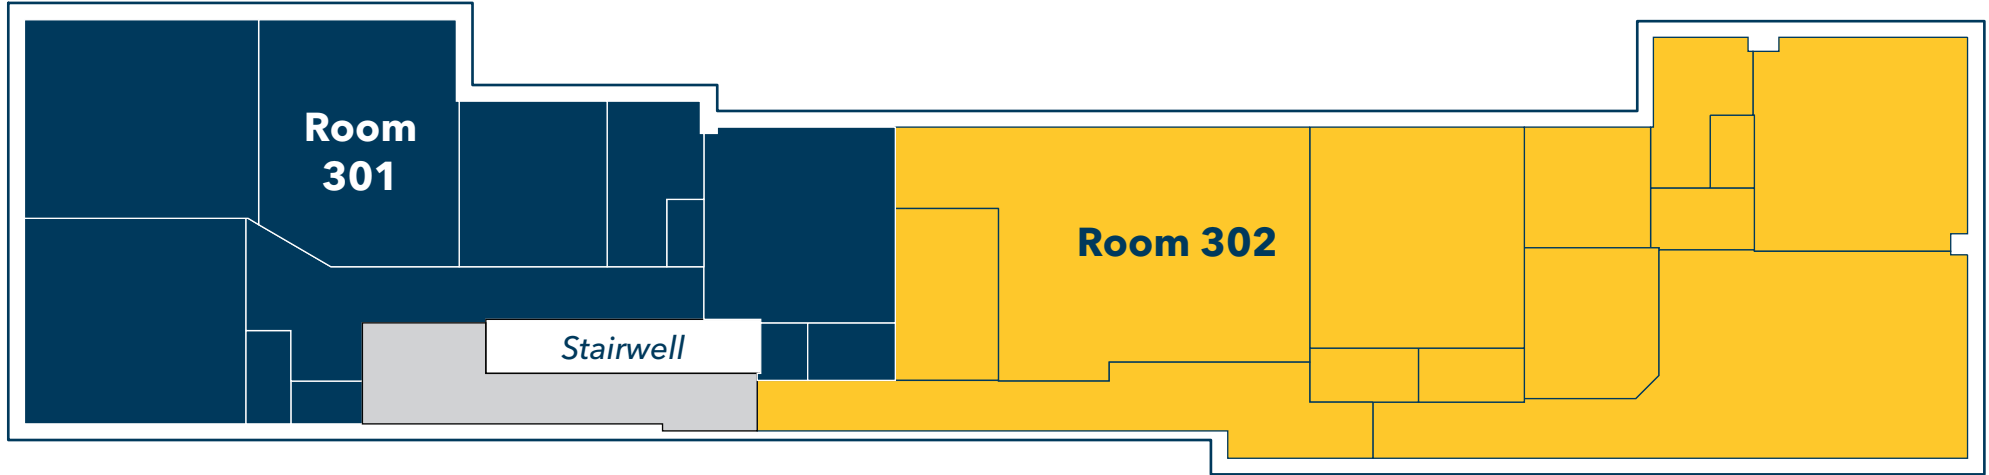

Building JJ

Basement Level

Building JJ

1st Floor

Campus Living
& Residential Education

Building JJ

2nd Floor

Building JJ

3rd Floor

Campus Living
& Residential Education

Building JJ

Room 101

Three Bedroom, 6-Person Room

Bedrooms Include:

- 2 Beds
- 4 Dressers
- 2 Desks
- 2 Armoire Wardrobes
(if no closet in bedroom)

Campus Living
& Residential Education