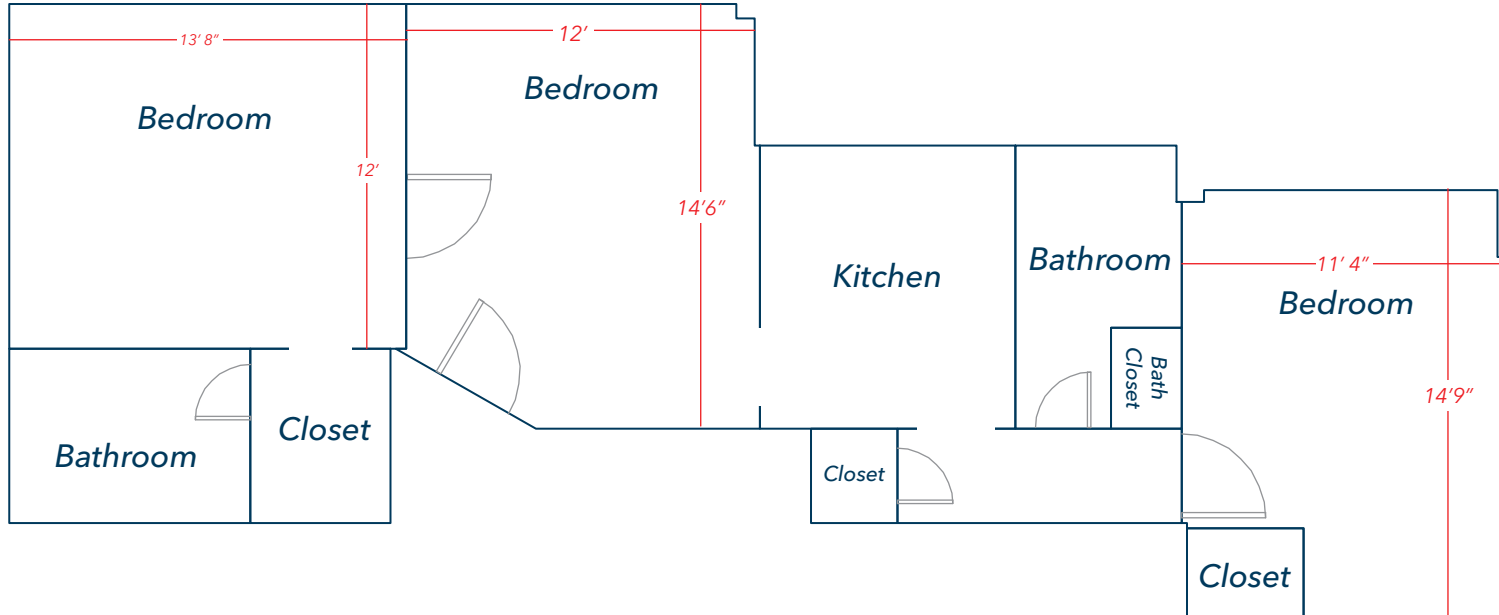

Building JJ

Basement Level

Building JJ

1st Floor

Campus Living
& Residential Education

Building JJ

2nd Floor

Building JJ

3rd Floor

Campus Living
& Residential Education

Building JJ

Room 101

Three Bedroom, 6-Person Room

Bedrooms Include:

- 2 Beds
- 4 Dressers
- 2 Desks
- 2 Armoire Wardrobes
(if no closet in bedroom)

Campus Living
& Residential Education

One Bedroom, 2-Person Room

Campus Living
& Residential Education

Bedrooms Include:

- 2 Beds
- 4 Dressers
- 2 Desks
- 2 Armoire Wardrobes
(if no closet in bedroom)

Building JJ

Room 103

Three Bedroom, 6-Person Room

Three Bedroom, 6-Person Room

Bedrooms Include:

- 2 Beds
- 4 Dressers
- 2 Desks
- 2 Armoire Wardrobes
(if no closet in bedroom)

Campus Living
& Residential Education