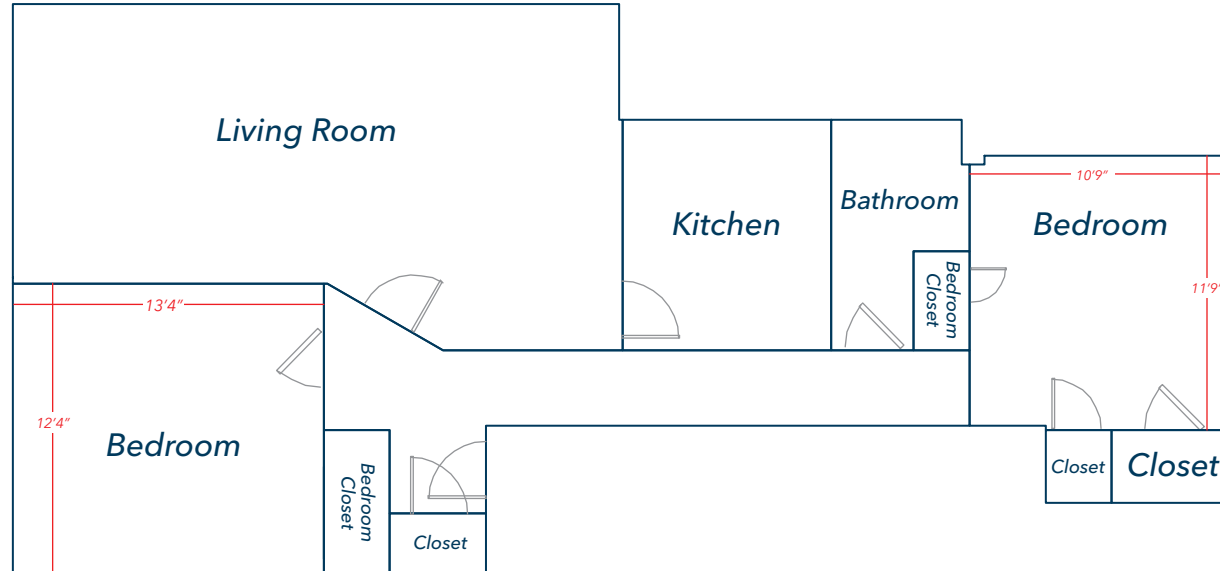

Two Bedroom, 4-Person Room

Bedrooms Include:

- 2 Beds
- 4 Dressers
- 2 Desks
- 2 Armoire Wardrobes
  (if no closet in bedroom)