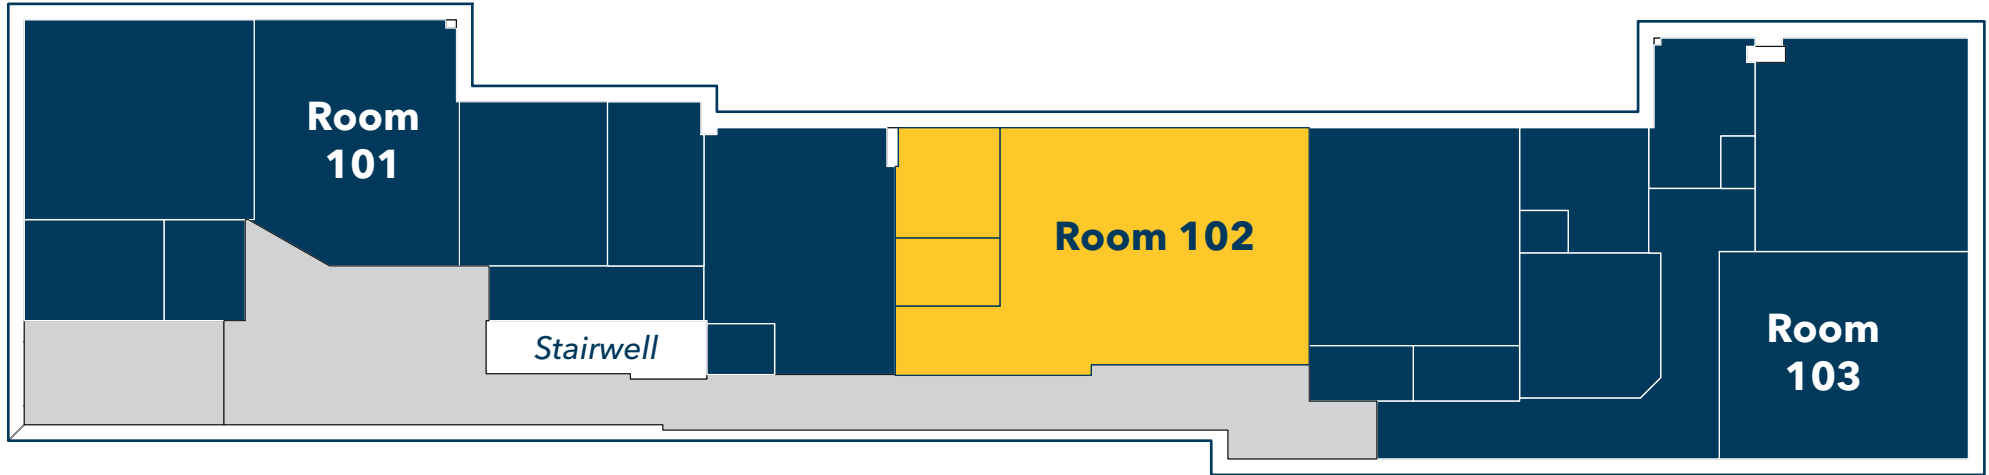

Building JJ

Basement Level

Building JJ

1st Floor

Campus Living
& Residential Education

Building JJ

2nd Floor

Building JJ

3rd Floor

Campus Living
& Residential Education

Building JJ

Room 101

Three Bedroom, 6-Person Room

Bedrooms Include:

- 2 Beds
- 4 Dressers
- 2 Desks
- 2 Armoire Wardrobes
(if no closet in bedroom)

Campus Living
& Residential Education

One Bedroom, 2-Person Room

Campus Living
& Residential Education

Bedrooms Include:

- 2 Beds
- 4 Dressers
- 2 Desks
- 2 Armoire Wardrobes
(if no closet in bedroom)

Building JJ

Room 103

Three Bedroom, 6-Person Room