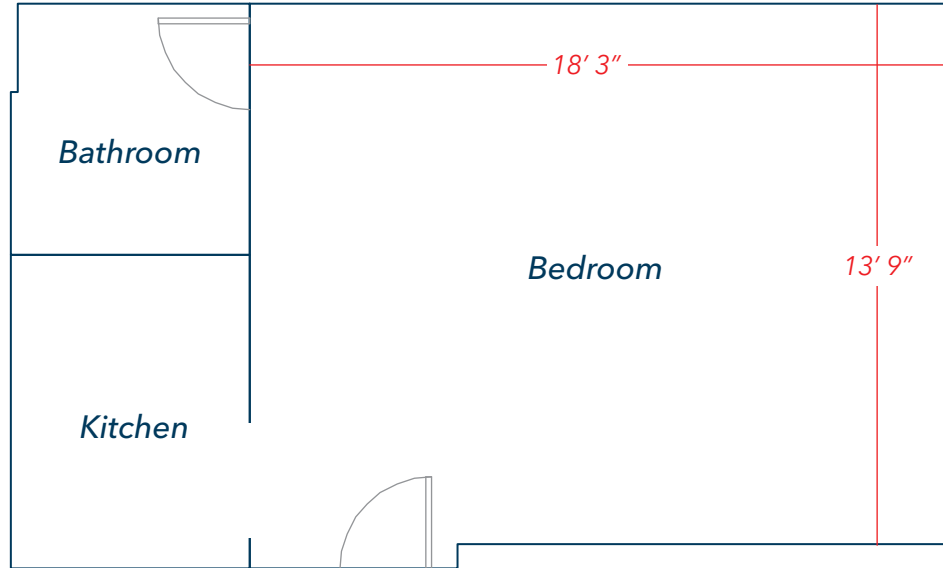

One Bedroom, 2-Person Room

Bedrooms Include:

- 2 Beds
- 4 Dressers
- 2 Desks
- 2 Armoire Wardrobes
  (if no closet in bedroom)