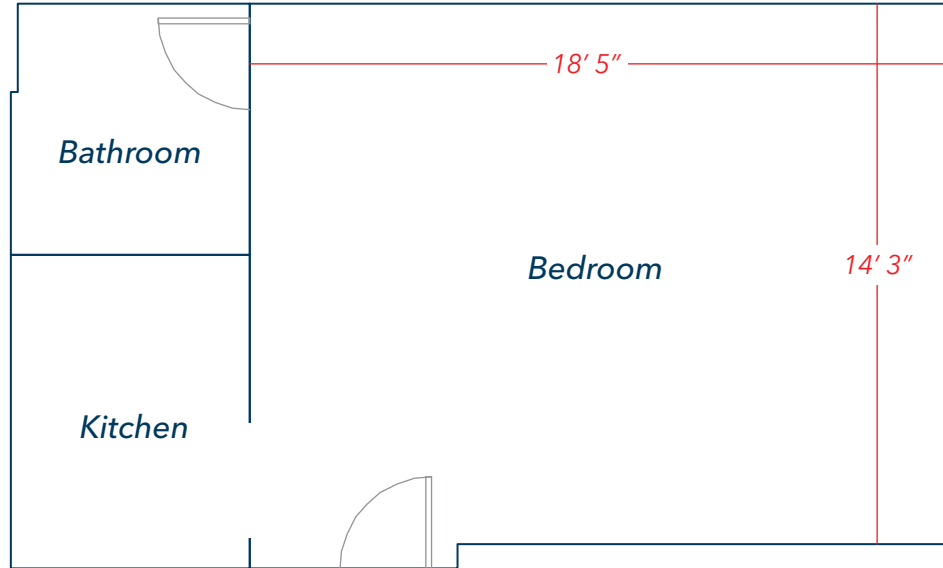

Building JJ

Basement Level

Building JJ

1st Floor

Campus Living
& Residential Education

Building JJ

2nd Floor

Building JJ

3rd Floor

Campus Living
& Residential Education

Building JJ

Room 101

Three Bedroom, 6-Person Room

Bedrooms Include:

- 2 Beds
- 4 Dressers
- 2 Desks
- 2 Armoire Wardrobes
(if no closet in bedroom)

Campus Living
& Residential Education

One Bedroom, 2-Person Room

Campus Living
& Residential Education

Bedrooms Include:

- 2 Beds
- 4 Dressers
- 2 Desks
- 2 Armoire Wardrobes
(if no closet in bedroom)

Building JJ

Room 103

Three Bedroom, 6-Person Room