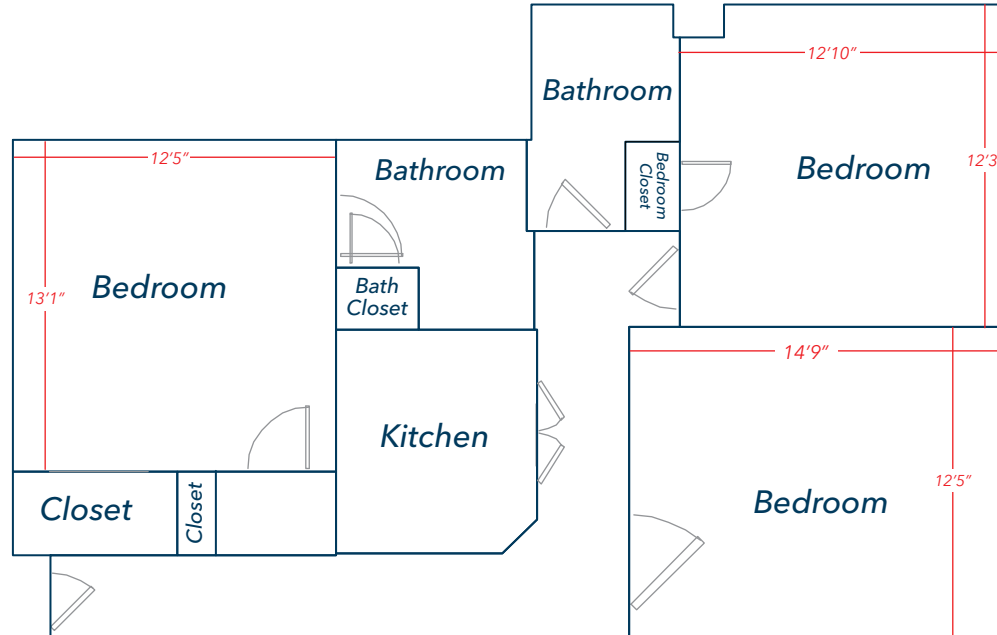

Three Bedroom, 6-Person Room

Bedrooms Include:

- 2 Beds
- 4 Dressers
- 2 Desks
- 2 Armoire Wardrobes
  (if no closet in bedroom)