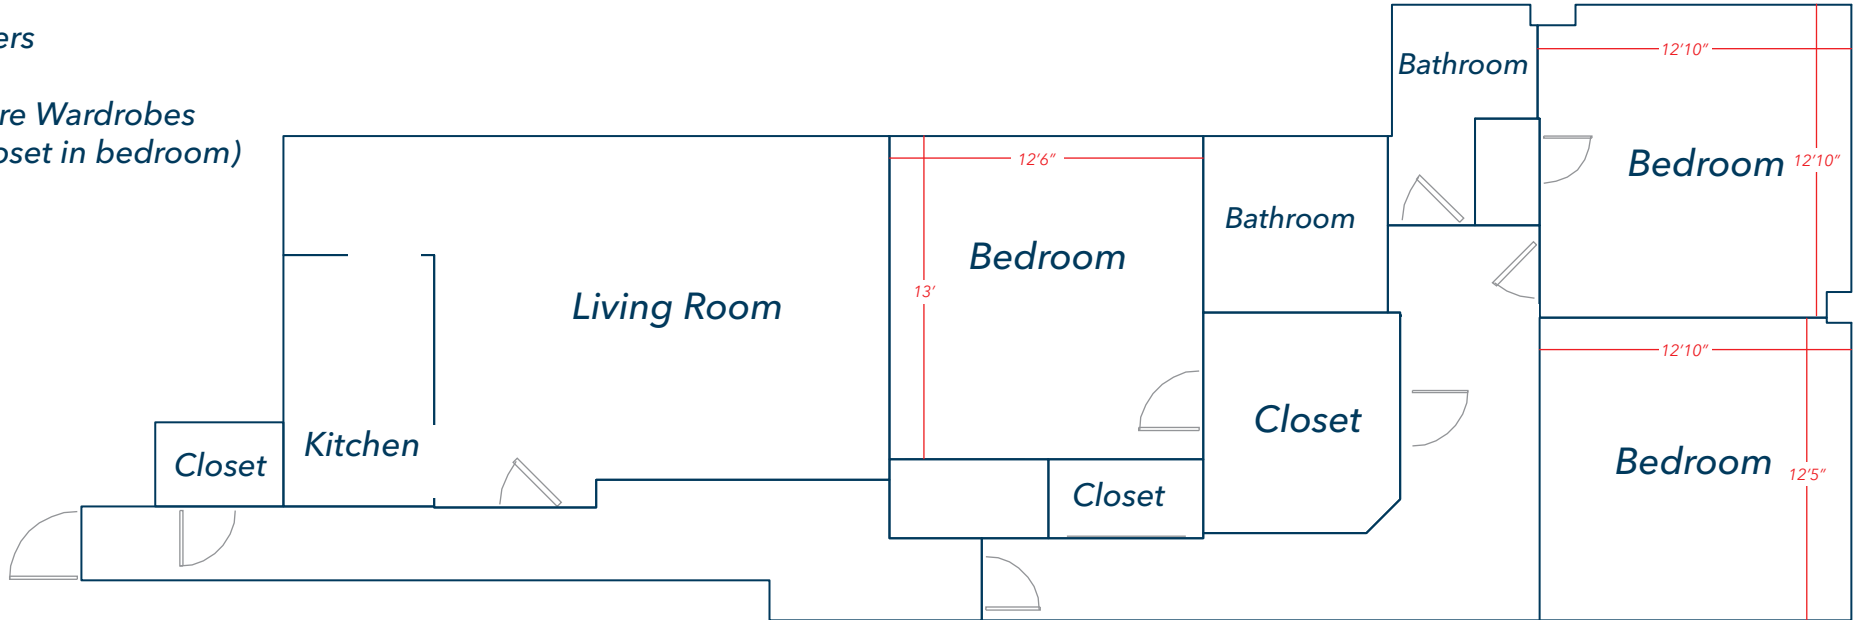

One Bedroom, 2-Person Room

Bedrooms Include:

- 2 Beds
- 4 Dressers
- 2 Desks
- 2 Armoire Wardrobes
(if no closet in bedroom)

Three Bedroom, 6-Person Room

Bedrooms Include:

- 2 Beds
- 4 Dressers
- 2 Desks
- 2 Armoire Wardrobes
(if no closet in bedroom)

Building JJ

Room 301

Two Bedroom, 4-Person Room

Campus Living
& Residential Education

Bedrooms Include:

- 2 Beds
- 4 Dressers
- 2 Desks
- 2 Armoire Wardrobes
(if no closet in bedroom)

Building JJ

Room 302

Three Bedroom, 6-Person Room

Bedrooms Include:

- 2 Beds
- 4 Dressers
- 2 Desks
- 2 Armoire Wardrobes
(if no closet in bedroom)

Campus Living
& Residential Education