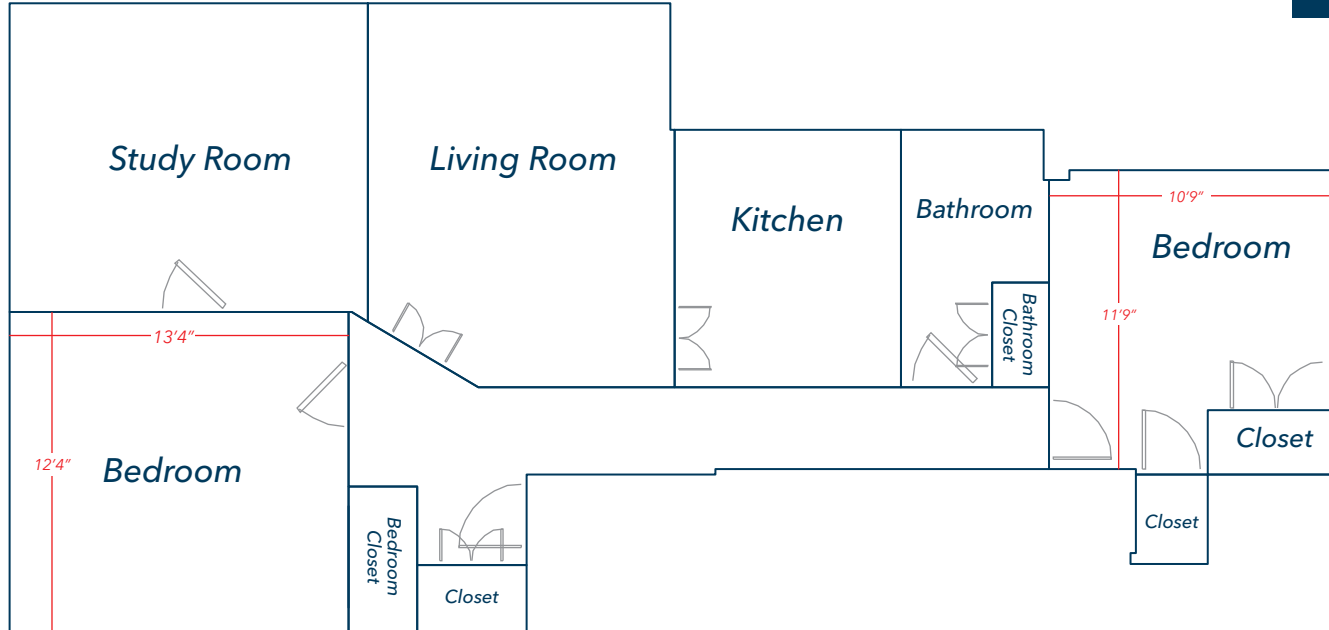

Campus Living
& Residential Education

Two Bedroom, 4-Person Room

Bedrooms Include:

- 2 Beds
- 4 Dressers
- 2 Desks
- 2 Armoire Wardrobes
(if no closet in bedroom)

One Bedroom, 2-Person Room

Bedrooms Include:

- 2 Beds
- 4 Dressers
- 2 Desks
- 2 Armoire Wardrobes
(if no closet in bedroom)

Three Bedroom, 6-Person Room

Bedrooms Include:

- 2 Beds
- 4 Dressers
- 2 Desks
- 2 Armoire Wardrobes
(if no closet in bedroom)

Building JJ

Room 301

Two Bedroom, 4-Person Room

Campus Living
& Residential Education

Bedrooms Include:

- 2 Beds
- 4 Dressers
- 2 Desks
- 2 Armoire Wardrobes
(if no closet in bedroom)

Building JJ

Room 302

Three Bedroom, 6-Person Room

Bedrooms Include:

- 2 Beds
- 4 Dressers
- 2 Desks
- 2 Armoire Wardrobes
(if no closet in bedroom)

Campus Living
& Residential Education