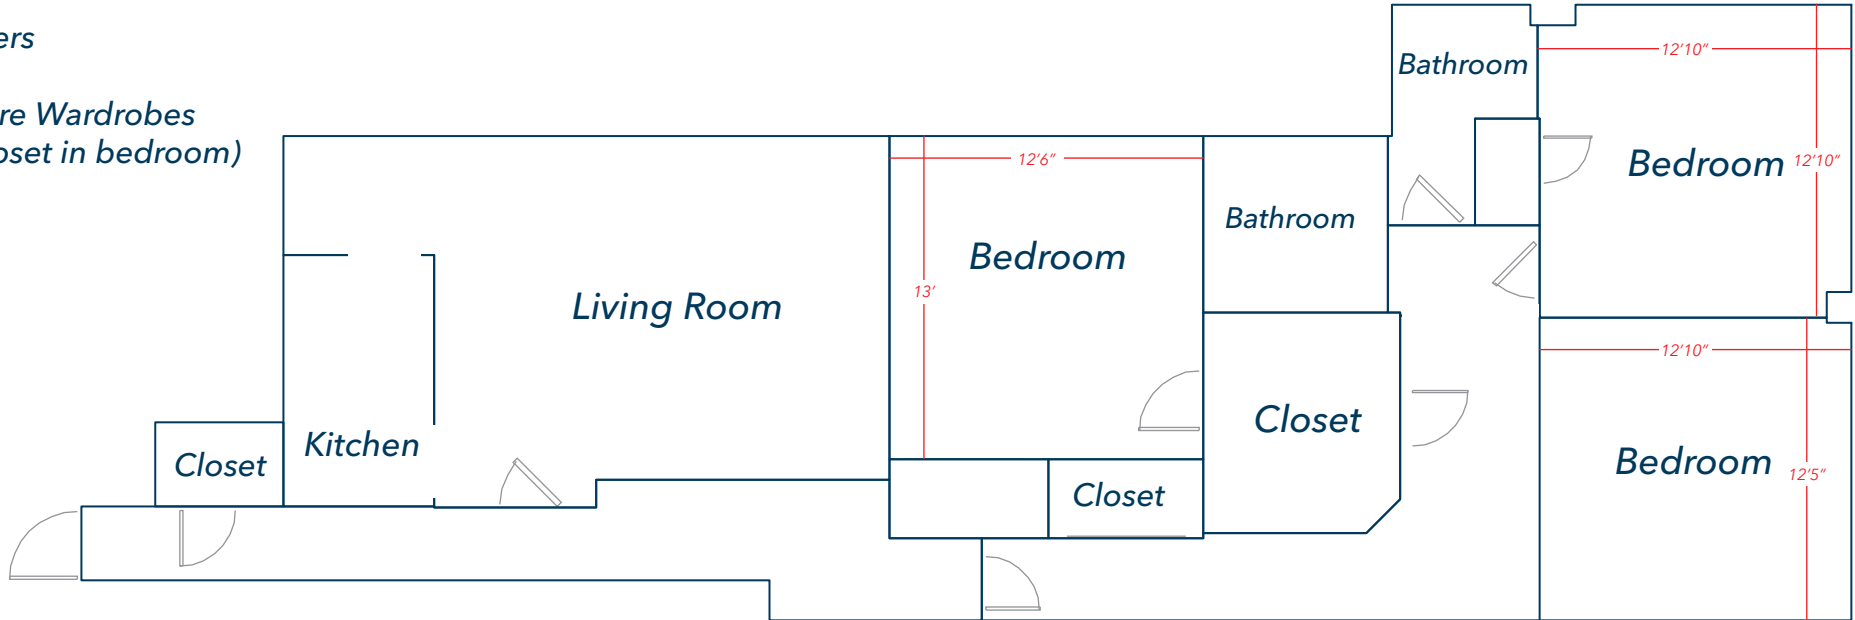

Campus Living
& Residential Education

Two Bedroom, 4-Person Room

Bedrooms Include:

- 2 Beds
- 4 Dressers
- 2 Desks
- 2 Armoire Wardrobes
(if no closet in bedroom)

One Bedroom, 2-Person Room

Bedrooms Include:

- 2 Beds
- 4 Dressers
- 2 Desks
- 2 Armoire Wardrobes
(if no closet in bedroom)

Three Bedroom, 6-Person Room

Bedrooms Include:

- 2 Beds
- 4 Dressers
- 2 Desks
- 2 Armoire Wardrobes
(if no closet in bedroom)

Building JJ

Room 301

Two Bedroom, 4-Person Room

Campus Living
& Residential Education

Bedrooms Include:

- 2 Beds
- 4 Dressers
- 2 Desks
- 2 Armoire Wardrobes
(if no closet in bedroom)

Building JJ

Room 302

Three Bedroom, 6-Person Room

Bedrooms Include:

- 2 Beds
- 4 Dressers
- 2 Desks
- 2 Armoire Wardrobes
(if no closet in bedroom)

Campus Living
& Residential Education