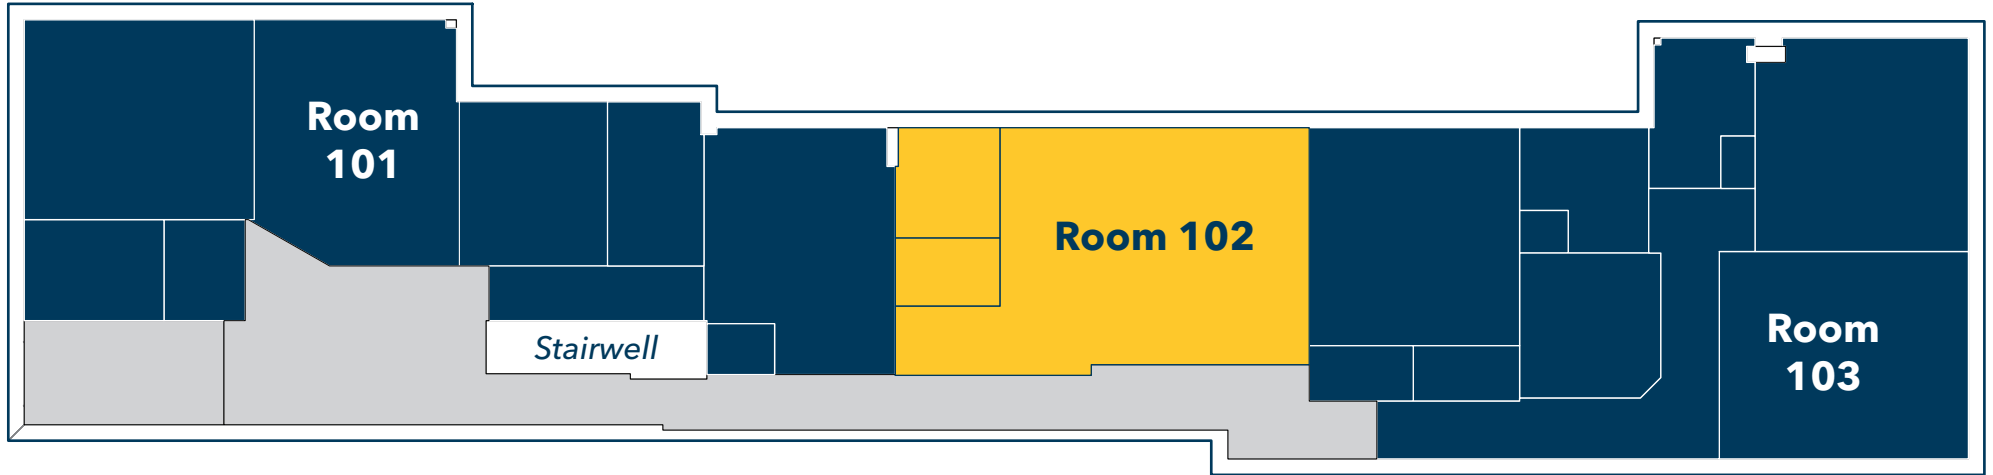

Building JJ

Basement Level

Building JJ

1st Floor

Building JJ

2nd Floor

Building JJ

3rd Floor

Building JJ

Room 101

Two Bedroom, 4-Person Room

Bedrooms Include:

- 2 Beds
- 4 Dressers
- 2 Desks
- 2 Armoire Wardrobes
(if no closet in bedroom)

Campus Living
& Residential Education

One Bedroom, 2-Person Room

Bedrooms Include:

- 2 Beds
- 4 Dressers
- 2 Desks
- 2 Armoire Wardrobes
(if no closet in bedroom)

Building JJ

Room 103

Three Bedroom, 6-Person Room

Bedrooms Include:

- 2 Beds
- 4 Dressers
- 2 Desks
- 2 Armoire Wardrobes
(if no closet in bedroom)