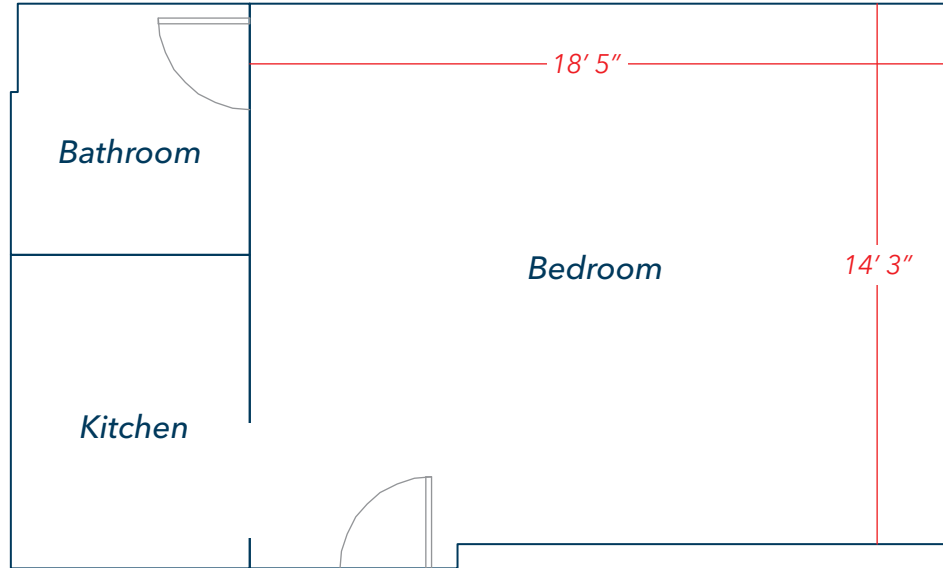

Building JJ

Basement Level

Building JJ

1st Floor

Building JJ

2nd Floor

Building JJ

3rd Floor

Building JJ

Room 101

Two Bedroom, 4-Person Room

Bedrooms Include:

- 2 Beds
- 4 Dressers
- 2 Desks
- 2 Armoire Wardrobes
(if no closet in bedroom)

Campus Living
& Residential Education

One Bedroom, 2-Person Room

Bedrooms Include:

- 2 Beds
- 4 Dressers
- 2 Desks
- 2 Armoire Wardrobes
(if no closet in bedroom)

Building JJ

Room 103

Three Bedroom, 6-Person Room

Bedrooms Include:

- 2 Beds
- 4 Dressers
- 2 Desks
- 2 Armoire Wardrobes
(if no closet in bedroom)