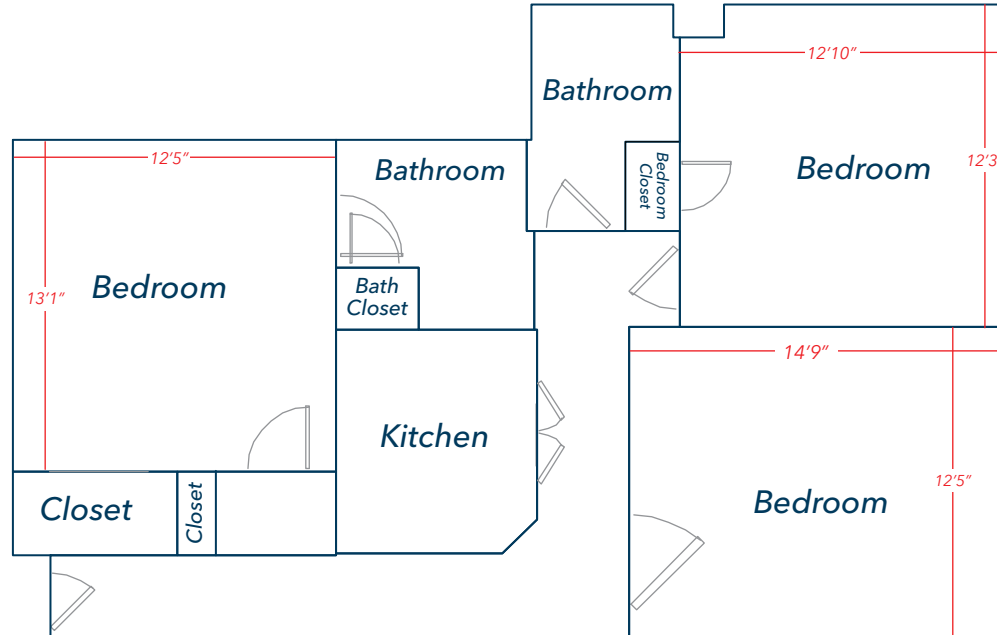

Bedrooms Include:

- 2 Beds
- 4 Dressers
- 2 Desks
- 2 Armoire Wardrobes
(if no closet in bedroom)

Building JJ

Room 103

Three Bedroom, 6-Person Room

Bedrooms Include:

- 2 Beds
- 4 Dressers
- 2 Desks
- 2 Armoire Wardrobes
(if no closet in bedroom)

Campus Living
& Residential Education

Two Bedroom, 4-Person Room

Bedrooms Include:

- 2 Beds
- 4 Dressers
- 2 Desks
- 2 Armoire Wardrobes
(if no closet in bedroom)

One Bedroom, 2-Person Room

Bedrooms Include:

- 2 Beds
- 4 Dressers
- 2 Desks
- 2 Armoire Wardrobes
(if no closet in bedroom)

Three Bedroom, 6-Person Room

Bedrooms Include:

- 2 Beds
- 4 Dressers
- 2 Desks
- 2 Armoire Wardrobes
(if no closet in bedroom)