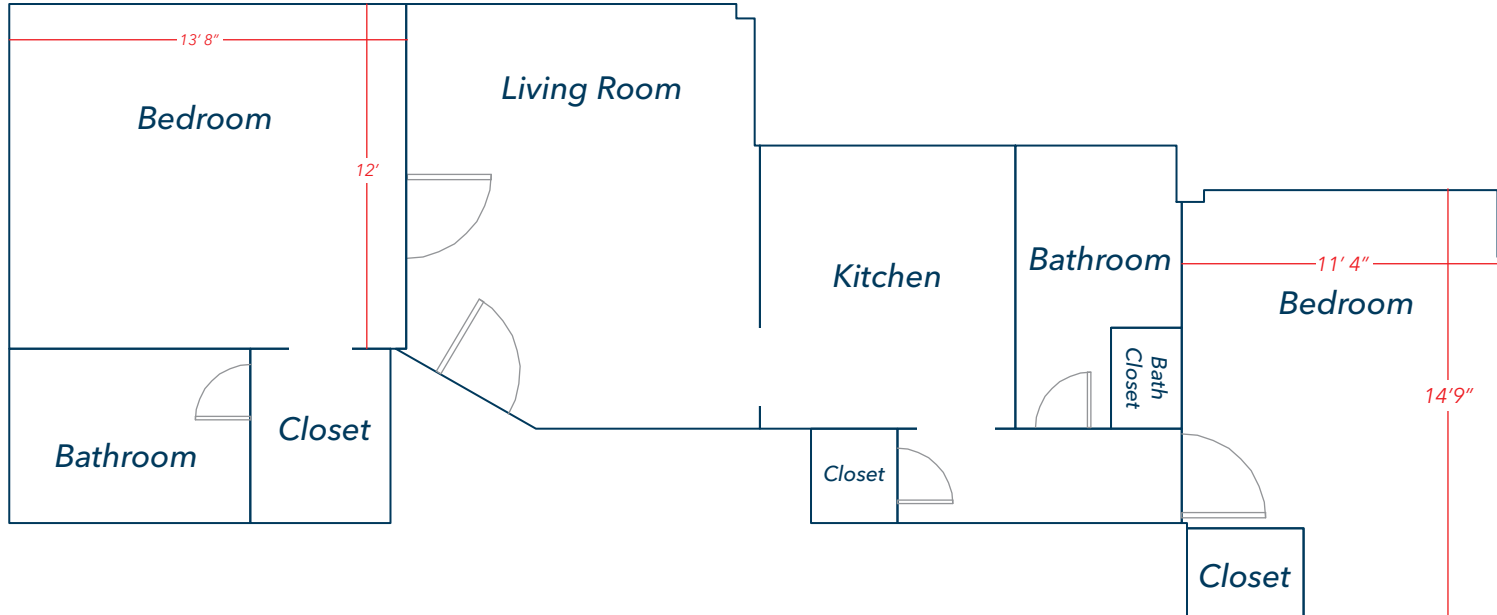

Building JJ

Basement Level

Building JJ

1st Floor

Building JJ

2nd Floor

Building JJ

3rd Floor

Building JJ

Room 101

Two Bedroom, 4-Person Room

Bedrooms Include:

- 2 Beds
- 4 Dressers
- 2 Desks
- 2 Armoire Wardrobes
(if no closet in bedroom)

Campus Living
& Residential Education

One Bedroom, 2-Person Room

Bedrooms Include:

- 2 Beds
- 4 Dressers
- 2 Desks
- 2 Armoire Wardrobes
(if no closet in bedroom)

Building JJ

Room 103

Three Bedroom, 6-Person Room

Bedrooms Include:

- 2 Beds
- 4 Dressers
- 2 Desks
- 2 Armoire Wardrobes
(if no closet in bedroom)

Three Bedroom, 6-Person Room

Bedrooms Include:

- 2 Beds
- 4 Dressers
- 2 Desks
- 2 Armoire Wardrobes
(if no closet in bedroom)

Campus Living
& Residential Education