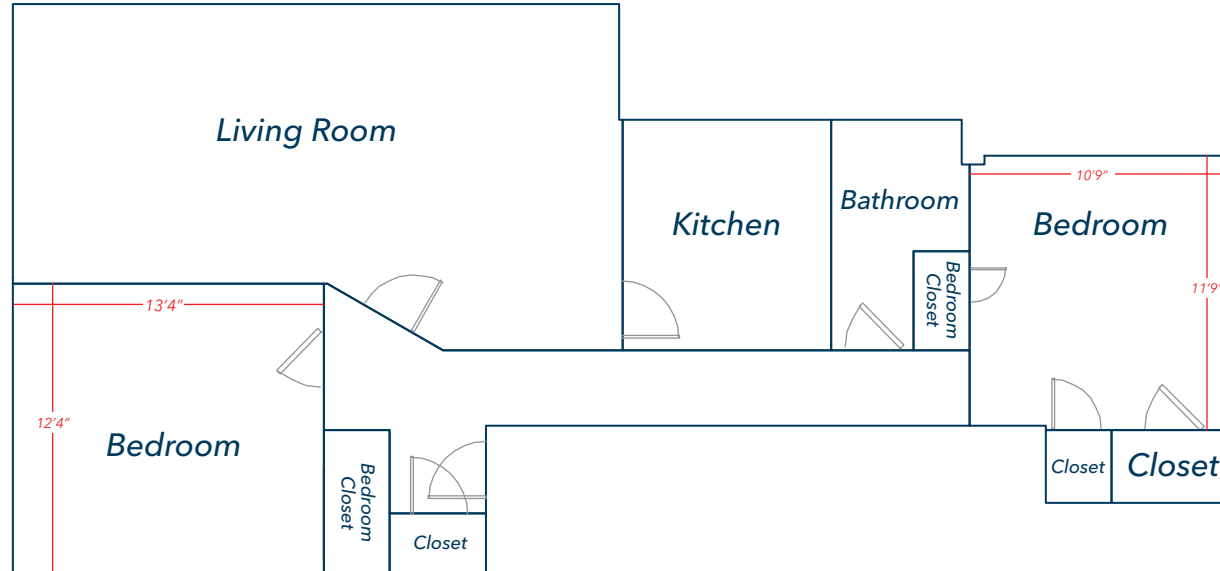

Building JJ

Basement Level

Building JJ

1st Floor

Building JJ

2nd Floor

Building JJ

3rd Floor

Building JJ

Room 101

Two Bedroom, 4-Person Room

Bedrooms Include:

- 2 Beds
- 4 Dressers
- 2 Desks
- 2 Armoire Wardrobes
(if no closet in bedroom)

Campus Living
& Residential Education

One Bedroom, 2-Person Room

Bedrooms Include:

- 2 Beds
- 4 Dressers
- 2 Desks
- 2 Armoire Wardrobes
(if no closet in bedroom)

Building JJ

Room 103

Three Bedroom, 6-Person Room

Bedrooms Include:

- 2 Beds
- 4 Dressers
- 2 Desks
- 2 Armoire Wardrobes
(if no closet in bedroom)

Campus Living
& Residential Education

Two Bedroom, 4-Person Room

Bedrooms Include:

- 2 Beds
- 4 Dressers
- 2 Desks
- 2 Armoire Wardrobes
(if no closet in bedroom)

One Bedroom, 2-Person Room

Bedrooms Include: