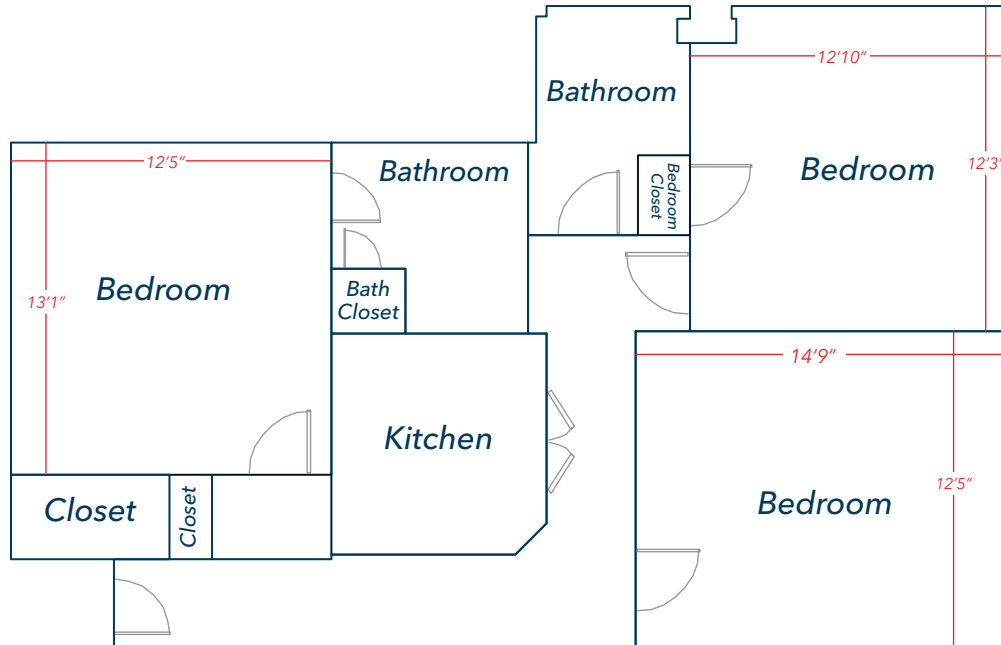

Building JJ

Basement Level

Building JJ

1st Floor

Building JJ

2nd Floor

Building JJ

3rd Floor

Building JJ

Room 101

Two Bedroom, 4-Person Room

Bedrooms Include:

- 2 Beds
- 4 Dressers
- 2 Desks
- 2 Armoire Wardrobes
(if no closet in bedroom)

Campus Living
& Residential Education

One Bedroom, 2-Person Room

Bedrooms Include:

- 2 Beds
- 4 Dressers
- 2 Desks
- 2 Armoire Wardrobes
(if no closet in bedroom)

Building JJ

Room 103

Three Bedroom, 6-Person Room

Bedrooms Include:

- 2 Beds
- 4 Dressers
- 2 Desks
- 2 Armoire Wardrobes
(if no closet in bedroom)

Campus Living
& Residential Education

Two Bedroom, 4-Person Room

Bedrooms Include:

- 2 Beds
- 4 Dressers
- 2 Desks
- 2 Armoire Wardrobes
(if no closet in bedroom)

One Bedroom, 2-Person Room

Bedrooms Include: